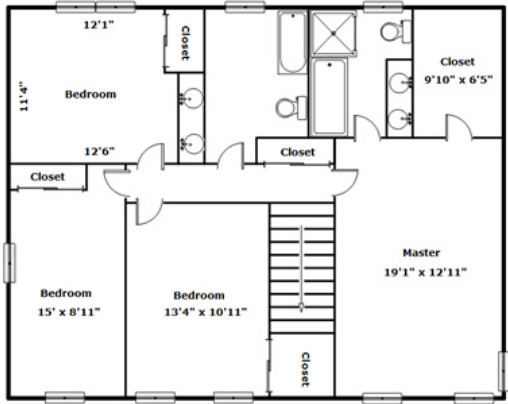

Information is deemed reliable but not guaranteed!

Virtual Tour:
<https://tours.look2homes.com/index/16171>

Jodi Lemkemann
Office Phone: 309-687-4877
Cell Phone: 309-303-1000
showings@home309.com
<http://www.athome309.com>