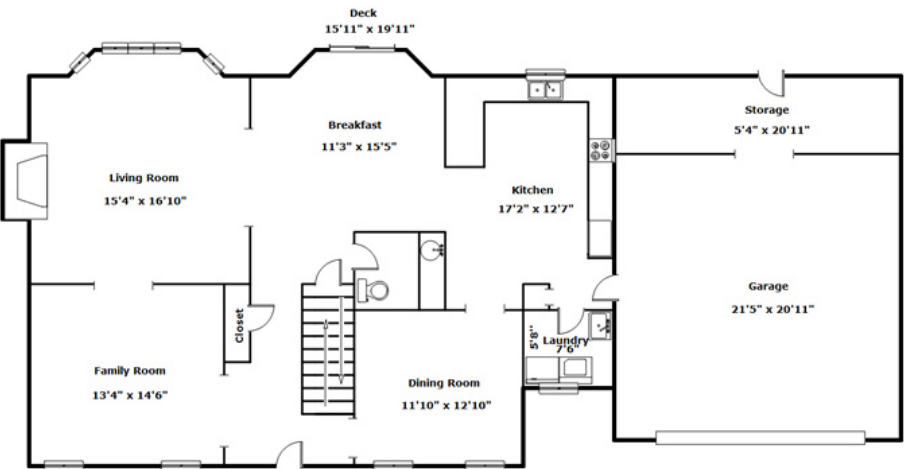

Information is deemed reliable but not guaranteed!

Virtual Tour:
<https://tours.look2homes.com/index/16171>

Jodi Lemkemann
Office Phone: 309-687-4877
Cell Phone: 309-303-1000
showings@home309.com
<http://www.athome309.com>