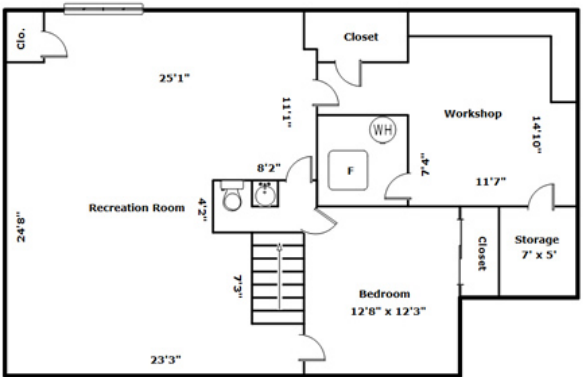

Information is deemed reliable but not guaranteed!

Virtual Tour:
<https://tours.look2homes.com/index/16171>

Jodi Lemkemann
Office Phone: 309-687-4877
Cell Phone: 309-303-1000
showings@home309.com
<http://www.athome309.com>