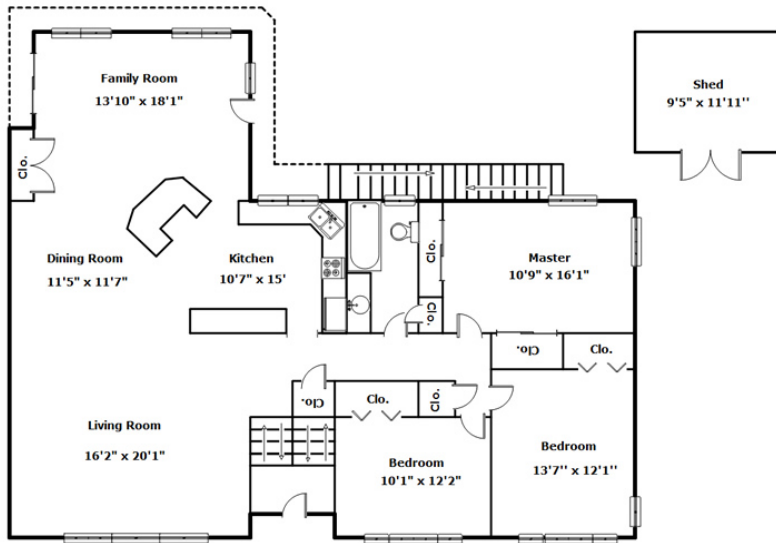

Information is deemed reliable but not guaranteed!

Virtual Tour:

<https://tours.look2homes.com/index/16085>

Jodi Lemkemann

Office Phone: 309-687-4877

Cell Phone: 309-303-1000

showings@home309.com

<http://www.athome309.com>