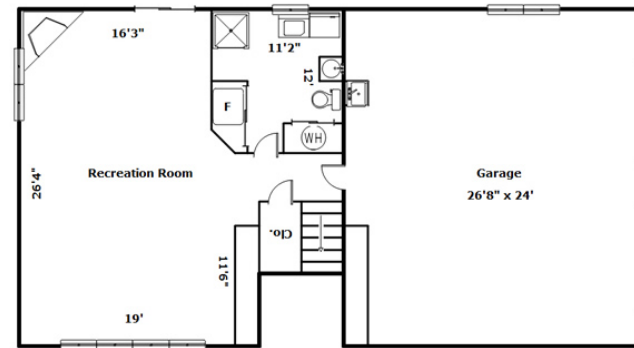

Information is deemed reliable but not guaranteed!

Virtual Tour:

<https://tours.look2homes.com/index/16085>

Jodi Lemkemann

Office Phone: 309-687-4877

Cell Phone: 309-303-1000

showings@home309.com

<http://www.athome309.com>